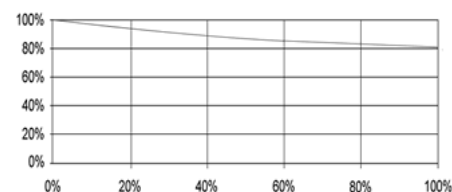

Description: HPSE 70W/E27/HO

Performance Data

Rated Light Output (Lumens @ 100 hours)	6000
Lamp Lumens per Watt (100hrs)	86
Rated Life (Hrs @ 10Hr./Start)	28000+
Correlated Colour Temperature (K)	2000
Chromaticity (CIE - X Y)	540,420
Colour Rendering Index (CRI) or (Ra)	20
Typical Warm Up Time (Minutes)	5
Typical Hot Restart Time (Minutes)	1
Energy Rating (ErP)	A 77 kWh/1000h

Physical Data

Base Designation	E27
Bulb Designation	E70
Bulb Diameter (mm)	72
Max. Overall Length (mm)	156
Max. Base Temperature (°C)	210
Max. Bulb Temperature (°C)	400
Socket Pulse Rating (KV)	2.8
Mercury Content (mg)	3.75

Lamp Electrical Data

Nominal Lamp Wattage (W)	70
Lamp Operating Voltage (V)	90
Lamp Operating Current (A)	1.0
Min. Open Circuit Voltage (RMS)	198
Min. Starting Pulse (Peak V)	1800-2300
Min. Pulse Width (Microseconds)	1
Min. Pulse Rate Per ½ cycle	1
Pulse Position (Electrical Degrees)	60-90, 240-270