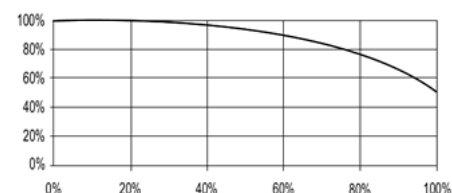

Lamp Mortality (Survivors vs. Rated Life)