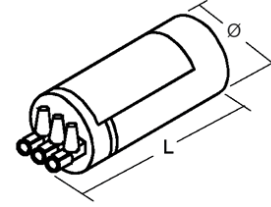

Standard Ignitor 220/240V ±10% 50/60Hz

Ignitor Code: PRE400255

Electrical Data (Ignitor)

Wattage (W)	35-450
Timed	N
Ignitor Type	Superimposed
Max Lamp Current (A)	5
Pulse Magnitude (kV)	3.5-4.0
Max. Lead Capacitance (pf)	100
Max Case Temp (°C)	105
Internal Temp (°C)	30

Physical Data (Ignitor)

Dimensions (mm)	Ø	L	
	39	71	
Fixing	M8x10		
Weight (kg)	0.18		

Notes:

Data is based upon tests performed by Venture Lighting in a controlled environment and is representative of relative performance. Actual performance can vary depending on operating conditions. Specifications are subject to change without notice.